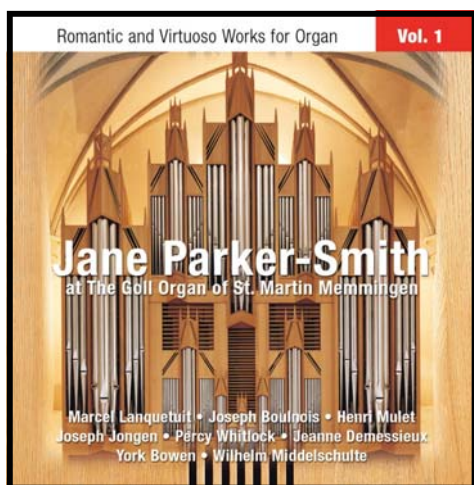

AV0024

VIOLIN MUSIC

82225200242

CD

SATOH, DEBUSSY, MESSIAEN, TAKEMITSU,
RAVEL

ANNE AKIKO MEYERS; VIOLIN
LI JIAN; PIANO

SATOH: BIRDS IN WARPED TIME
DEBUSSY: SONATA FOR VIOLIN & PIANO
MESSIAEN: THEME ET VARIATIONS
TAKEMITSU: DISTANCE DE FEE
RAVEL: VIOLIN SONATA